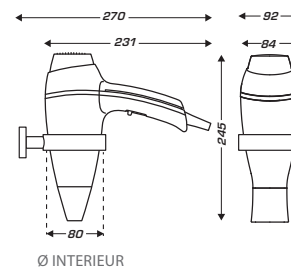

ALTEO PRISE

HAIR DRYER WITH PLUG

- 1875 W • 230 V • 50/60 Hz
- 6 drying settings:
- 2 airflow settings: 70 and 115 m³/h
- 3 temperatures (including 1 cold)
- Electrical insulation class II • IP21
- Equipped with an ionization system
- 4 colors: black, matt black, white and chrome
- 115 V (ETL approved) available in white
- Option: chrome wall support (with plug locking option)
- Dim.: W.231 x H.245 x D.84 mm
- GUARANTEE 2 YEARS
(Guarantee excluding use in swimming pools, spas and gyms)

8 22 1139

8 22 1043

8 22 1044

8 22 1140

8 66 950

ELECTRIC CABLE LOCKING OPTION WITH WALL SUPPORT

PATENTED SWITCH HANDLE SYSTEM

RÉF.	DÉSIGNATION	UL
8 22 1043	Alteo White 1875 W + plug	12
8 22 1044	Alteo black 1875 W + plug	12
8 22 1139	Alteo Chrome 1875 W + plug	12
8 22 1140	Alteo matt black 1875 W + plug	12
8 66 950	Alteo chrome anti-theft wall support	12