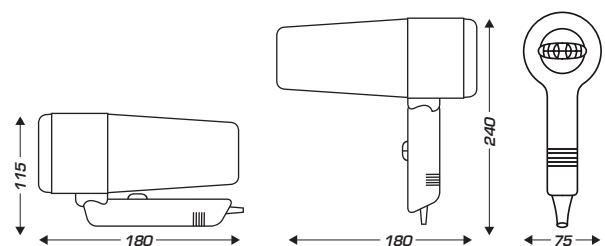

CORAL PLIABLE

FOLDABLE HAIR DRYER + PLUG

- 1,600 W
- 230 V
- 50/60 Hz
- Airflow: 60 and 95 m³/h
- Electrical insulation class II
- IP20
- 3 drying settings including 1 cold
- GUARANTEE 1 YEAR
(Guarantee excluding use in swimming pools, spas and gyms)

8 22 818

DELIVERED
WITH PLUG

RÉF.	DÉSIGNATION	UL ¹
8 22 818	Coral foldable 1600 W	12