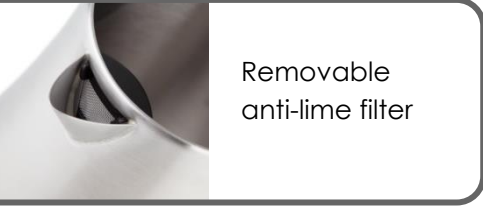

Hospitality tray **SPACE**

On/off button
Indicator light
Auto shut-off

304 brushed
stainless steel

Press button
opening lid

Removable
anti-lime filter

Wire guidance
to the left, right
and backwards

4 furniture
protection gliders

Unique feature:

This tray is designed for all commonly used Nespresso machines, for example model INISSIA, PIXIE, CITIZ, ZENIUS or ESSENZA C30/D30.

Material
FAUX LEATHER, BLACK

Kettle
STAR 0.5L | 1000W

Available with
- **Hotel porcelain cups**
- **EU, UK or Swiss plug**

Removable inlays to hold 2 types of Nespresso capsules

Size:
315 x 415 x 78mm

Compartments:
275 x 60 x 45mm (2x)
135 x 75 x 45mm (2x)

BRAY

For a pleasant stay

Hospitality tray **SPACE**