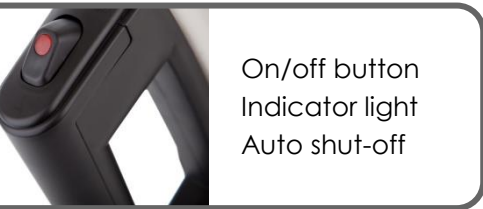

Hospitality tray **SPACE**

On/off button
Indicator light
Auto shut-off

304 brushed
stainless steel

Press button
opening lid

Removable
anti-lime filter

Wire guidance
to the left, right
and backwards

4 furniture
protection gliders

Unique feature:

This tray is designed for all commonly used Nespresso machines, for example model INISSIA, PIXIE, CITIZ, ZENIUS or ESSENZA C30/D30.

Material
FAUX LEATHER, BLACK

Kettle
STAR 0.5L | 1000W

Available with
- **Hotel porcelain cups**
- **EU, UK or Swiss plug**