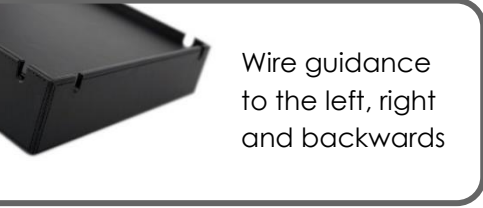

Hospitality tray **SPACE**

On/off button
Indicator light
Auto shut-off

304 brushed
stainless steel

Press button
opening lid

Removable
anti-lime filter

Wire guidance
to the left, right
and backwards

4 furniture
protection gliders

Unique feature:

This tray is designed for all commonly used Nespresso machines, for example model INISSIA, PIXIE, CITIZ, ZENIUS or ESSENZA C30/D30.

Material
FAUX LEATHER, BLACK

Kettle
STAR 0.5L | 1000W

Available with
- **Hotel porcelain cups**
- **EU, UK or Swiss plug**

Removable inlays to hold 2 types of Nespresso capsules

Size:
315 x 415 x 78mm

Compartments:
275 x 60 x 45mm (2x)
135 x 75 x 45mm (2x)

BRAY

For a pleasant stay

Hospitality tray **SPACE**