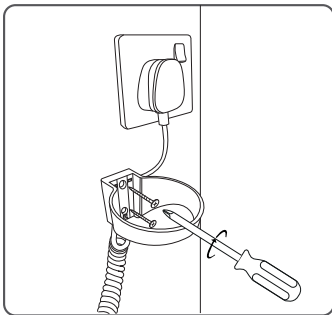

# Mursley

Wall Mounted Hairdryer Holder with Anti-Theft Cable Track

- Built in **ANTI-THEFT CABLE TRACKS**
- EASILY MOUNTS** on Wall
- SOFT GLIDE Lining**

Anti-Theft Cable Tracks

Use with or without Soft Lining

Fixes easily on wall. Accommodates hairdryers with fitted plugs

Also suits hard-wired electrical installations

Chrome Black EH50440

Example with Salford Deluxe Hairdryer

Also available

Black EH50608

White EH50609