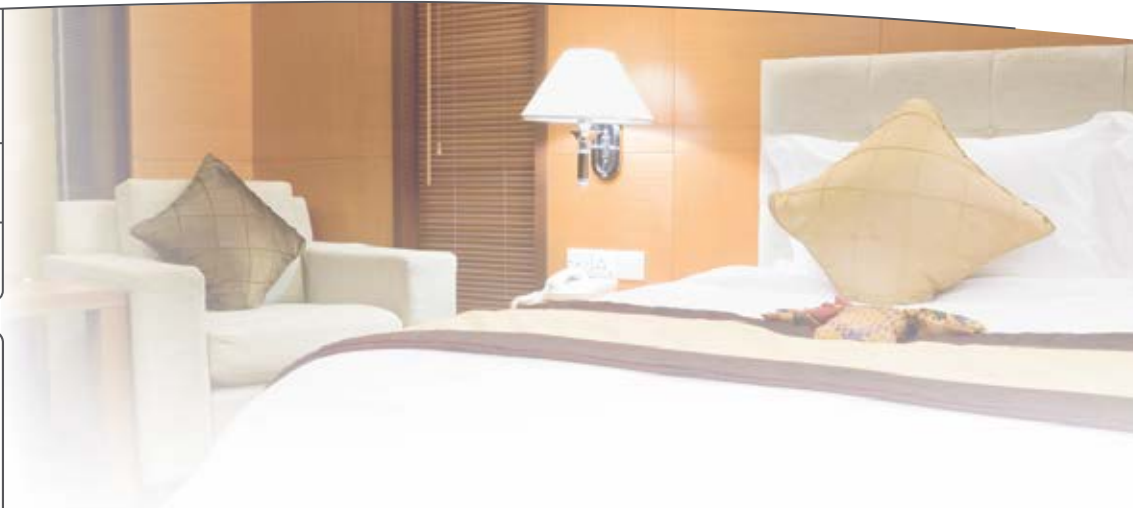

# Mursley

Wall Mounted Hairdryer Holder with Anti-Theft Cable Track

- Built in **ANTI-THEFT CABLE TRACKS**
- EASILY MOUNTS** on Wall
- SOFT GLIDE Lining**

Anti-Theft Cable Tracks

Use with or without Soft Lining

Fixes easily on wall. Accommodates hairdryers with fitted plugs

Also suits hard-wired electrical installations

Chrome Black EH50440

Example with Salford Deluxe Hairdryer

Also available

Black EH50608

White EH50609