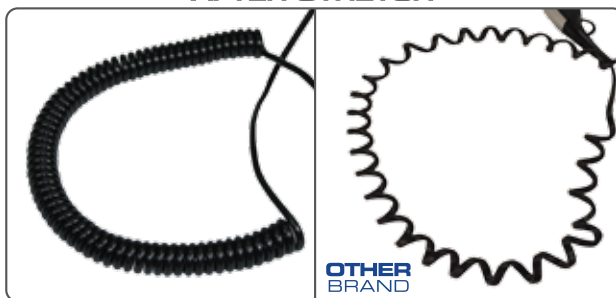

SUPER COIL CORD
with **BOUNCE BACK**
even after intensive
stretch

WALL HOLDER
option with built in
**ANTI-THEFT
CABLE TRACKS**

Powerful
1800W DC MOTOR

2 SPEED / HEAT
Settings

Luxurious Soft
**RUBBERISED
FINISH** with Elegant
Chrome Barrel &
Filter Cover

Converts to Wall Mounted with
HOLDER option

Wall Holder features Anti-Theft
Cable tracks

Salford Deluxe

Hotel Safety 1800W Hairdryer
Soft Touch Rubber & Chrome with
Wall Mount Option

2 SPEED / HEAT
Settings

SAFETY ON / OFF
Press Switch

AFTER STRETCH

COIL MADE OF SPECIAL MATERIAL
To Ensure Bounce Back & Return
to Shape And Length

- Hotel Safety ON/OFF Press Switch to save energy & avoid misuse
 - Dual Safe – Thermostat & Latest Technology Internal Fuse
 - Generous length cable extends to 250cm to accommodate power outlets
 - Wall Holder Option with matching chrome and black trim and built in anti-theft cable tracks
 - Safety Thermostat Over-Heating circuit protection
 - Complete with air-flow concentrator for perfect styling and drying
 - Built in Hanging Loop
 - Stylish & Elegant Design
 - Ergonomic Non-Slip Contoured Handle for comfortable use and hold
 - Soft touch rubberized finish with chrome barrel and rear cover
-
- Available in EU & BS plug variants
 - CE, CB, RoHS & GS Approved
 - 1800 Watt (220-240V, 50/60Hz)
 - Dimensions : 205mm x 90mm x 230mm
 - Weight : 495g