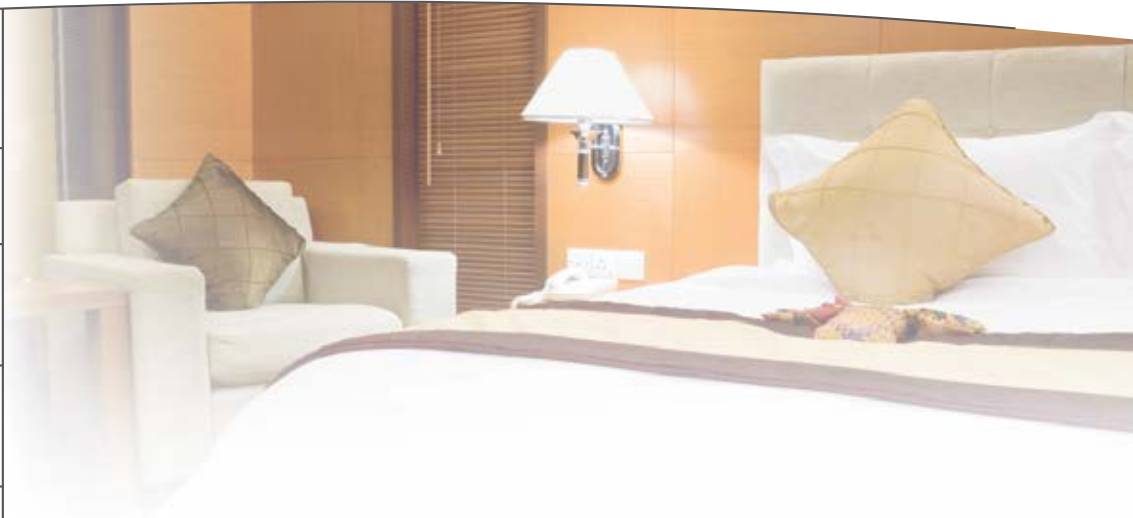

Salford Deluxe

Hotel Safety 1800W Hairdryer
Soft Touch Rubber & Chrome with
Wall Mount Option

Hotel
**SAFETY ON / OFF
PRESS SWITCH**
Saves Energy & Safe

DUAL SAFE
Thermostat & Latest
Technology Internal Fuse

Converts to Wall Mounted with
HOLDER option

Wall Holder features Anti-Theft
Cable tracks

Salford Deluxe

Hotel Safety 1800W Hairdryer
Soft Touch Rubber & Chrome with
Wall Mount Option

2 SPEED / HEAT
Settings

SAFETY ON / OFF
Press Switch

AFTER STRETCH

COIL MADE OF SPECIAL MATERIAL
To Ensure Bounce Back & Return
to Shape And Length

- Hotel Safety ON/OFF Press Switch to save energy & avoid misuse
 - Dual Safe – Thermostat & Latest Technology Internal Fuse
 - Generous length cable extends to 250cm to accommodate power outlets
 - Wall Holder Option with matching chrome and black trim and built in anti-theft cable tracks
 - Safety Thermostat Over-Heating circuit protection
 - Complete with air-flow concentrator for perfect styling and drying
 - Built in Hanging Loop
 - Stylish & Elegant Design
 - Ergonomic Non-Slip Contoured Handle for comfortable use and hold
 - Soft touch rubberized finish with chrome barrel and rear cover
-
- Available in EU & BS plug variants
 - CE, CB, RoHS & GS Approved
 - 1800 Watt (220-240V, 50/60Hz)
 - Dimensions : 205mm x 90mm x 230mm
 - Weight : 495g