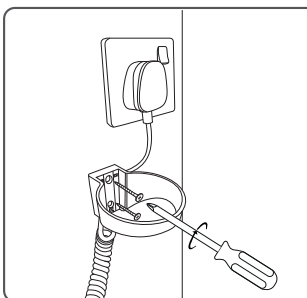

SAFETY ON / OFF
Press Switch

AFTER STRETCH

COIL MADE OF SPECIAL MATERIAL
To Ensure Bounce Back & Return
to Shape And Length

- Hotel Safety ON/OFF Press Switch to save energy & avoid misuse
 - Dual Safe – Thermostat & Latest Technology Internal Fuse
 - Generous length cable extends to 250cm to accommodate power outlets
 - Wall Holder Option with matching chrome and black trim and built in anti-theft cable tracks
 - Safety Thermostat Over-Heating circuit protection
 - Complete with air-flow concentrator for perfect styling and drying
 - Built in Hanging Loop
 - Stylish & Elegant Design
 - Ergonomic Non-Slip Contoured Handle for comfortable use and hold
 - Soft touch rubberized finish with chrome barrel and rear cover
-
- Available in EU & BS plug variants
 - CE, CB, RoHS & GS Approved
 - 1800 Watt (220-240V, 50/60Hz)
 - Dimensions : 205mm x 90mm x 230mm
 - Weight : 495g

For **BEDROOM** use only.
NOT for use in **BATHROOM** or **PUBLIC AREAS**.

SOFT GLIDE
Lining

ANTI-THEFT LOCK
Cable Track

EASILY MOUNTS
On Wall

HAIRDRYER BAG
Black Velvet

PRODUCT RANGE	ART NUMBER	
HOTEL SAFETY 1800W HAIRDRYER	SALFORD DELUXE	UK PLUG : EH50533 EU PLUG : EH50532
WALL MOUNTED HOLDER	MURSLEY	EH50440
HAIRDRYER BAG	LATHBURY	EH50357