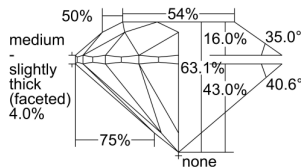

GIA®

FACSIMILE

GIA REPORT 2407920374

Verify this report at GIA.edu

GIA NATURAL DIAMOND DOSSIER®

October 21, 2021
GIA Report Number **2407920374**
Shape and Cutting Style ..... **Round Brilliant**
Measurements ..... **4.06 - 4.08 x 2.57 mm**

GRADING RESULTS

Carat Weight ..... **0.26 carat**
Color Grade ..... **F**
Clarity Grade **VS2**
Cut Grade ..... **Excellent**

ADDITIONAL GRADING INFORMATION

Polish ..... **Excellent**
Symmetry ..... **Very Good**
Fluorescence ..... **None**
Clarity Characteristics..... **Crystal, Cloud**
Inscription(s): **GIA 2407920374**

PROPORTIONS

Profile to actual proportions

GRADING SCALES

GIA COLOR SCALE

COLORESS	D
	E
	F
	G
	H
	I
	J
NEAR COLORESS	K
	L
Faint	M
	N
	O
	P
Very Light	Q
	R
	S
	T
	U
	V
	W
	X
	Y
Light	Z

GIA CLARITY SCALE

VERY VERY SLIGHTLY INCLUDED	FLAWLESS
	INTERNALLY FLAWLESS
VERY SLIGHTLY INCLUDED	VVS₁
	VVS₂
SLIGHTLY INCLUDED	VS₁
	VS₂
INCLUDED	SI₁
	SI₂
	I₁
	I₂
	I₃

GIA CUT SCALE

EXCELLENT
VERY GOOD
GOOD
FAIR
POOR